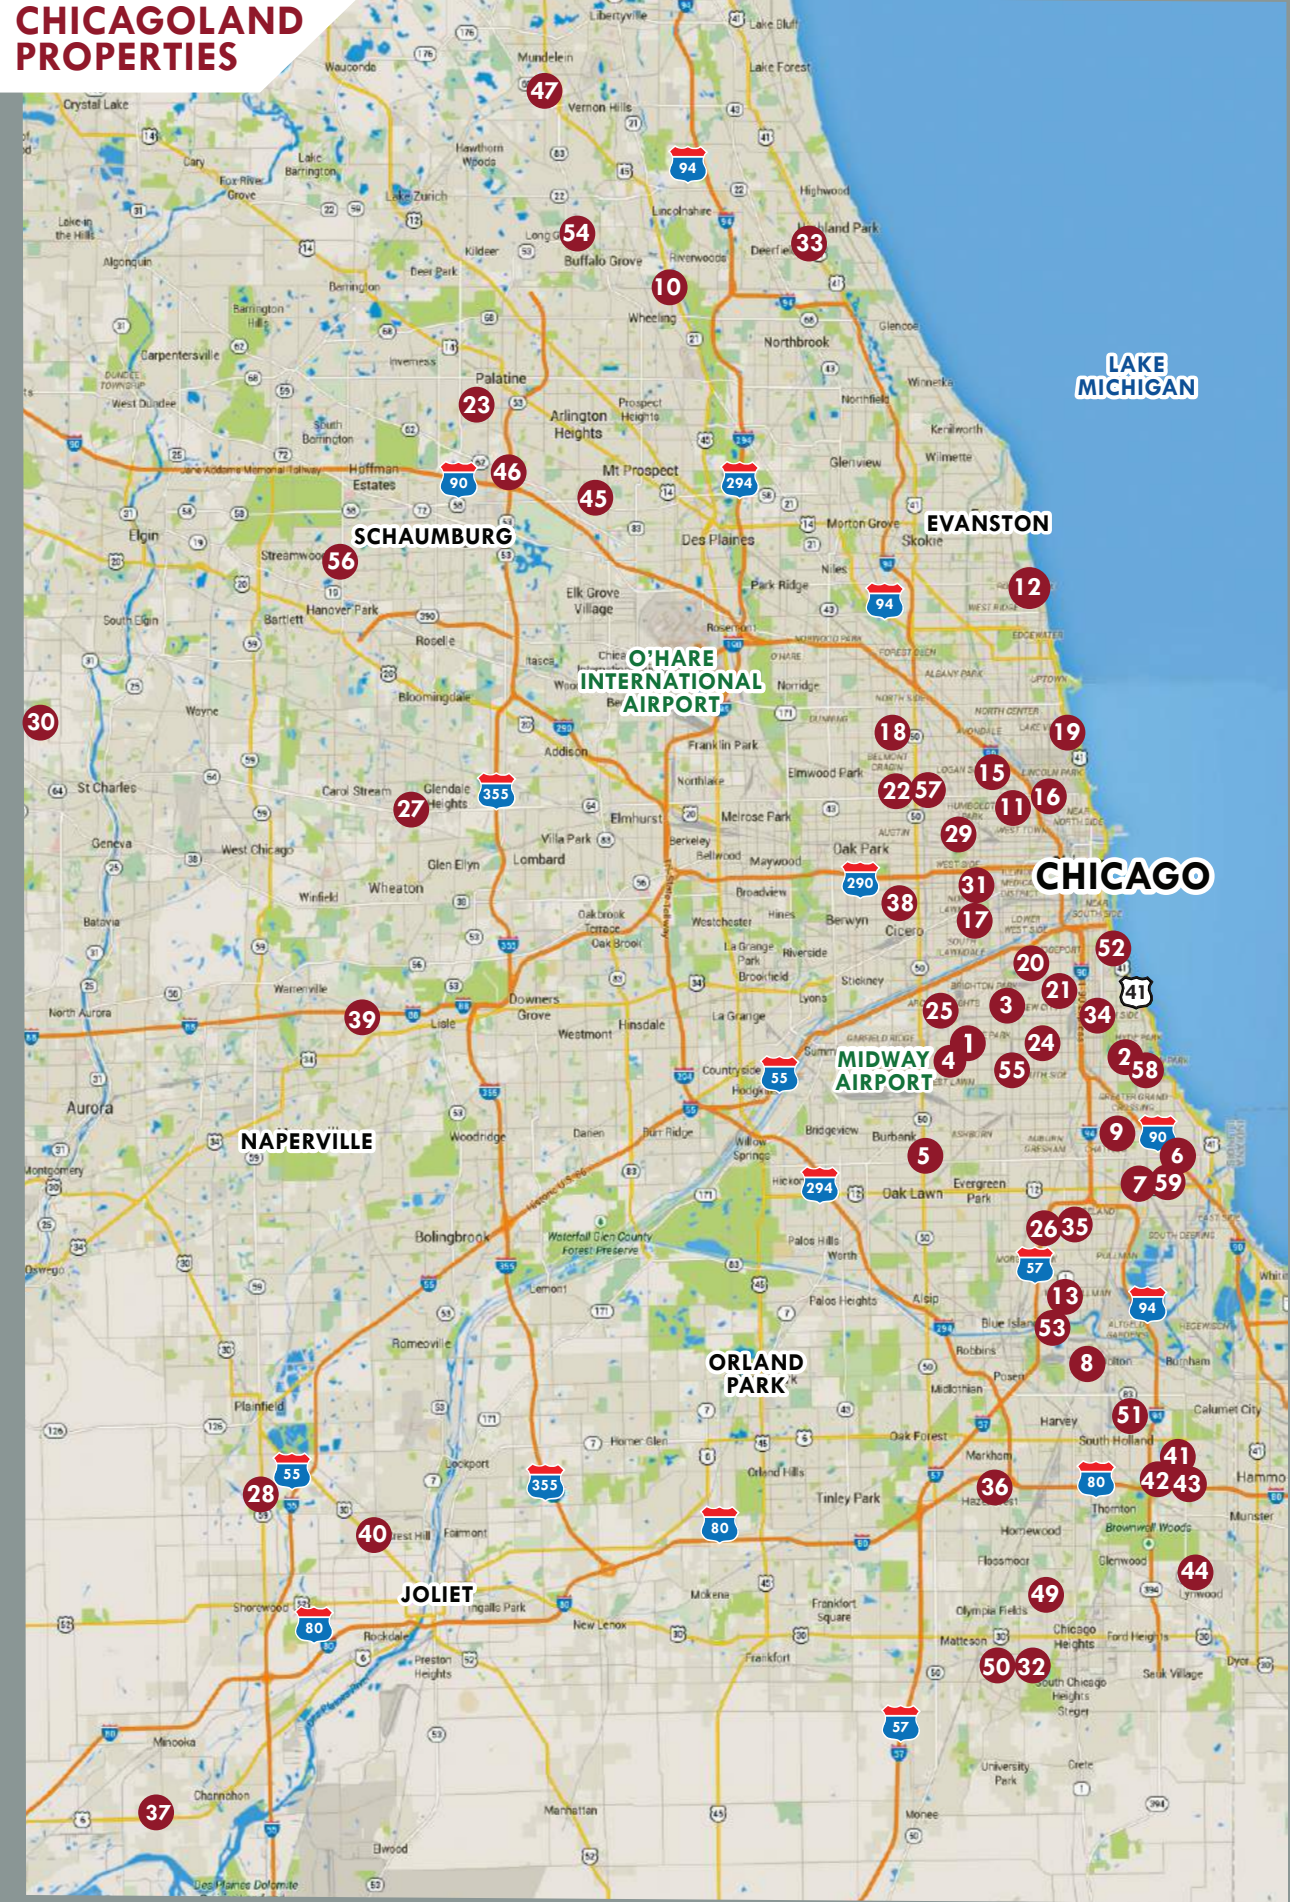

CHICAGOLAND PROPERTIES

ILLINOIS

CENTRAL ILLINOIS PROPERTIES

- **1** CLINTON PLAZA
  CLINTON, IL 61727
- **2** GOOD NEIGHBOR CENTER
  1500 S. LAKELAND BLVD.
  MATTOON, IL 61938

INDIANA

INDIANA PROPERTIES

- **1** BROADWAY PLACE
  61ST & BROADWAY
  MERRILLVILLE, IN 46410
- **2** LOWELL DEVELOPMENT
  18000 COLORADO ST.
  LOWELL, IN 46356
- **3** VALAPARAISO DEV.
  2502 CUMBERLAND DR.
  VALPARAISO, IN 46383
- **4** EVERGREEN MARKETPLACE
  2035-2050 US-20
  MICHIGAN CITY, IN 46360

WISCONSIN

WISCONSIN PROPERTIES

- **1** SUNNYSIDE PLAZA
  1800 - 1902 W. COURT ST.
  JANESVILLE, WI 53548